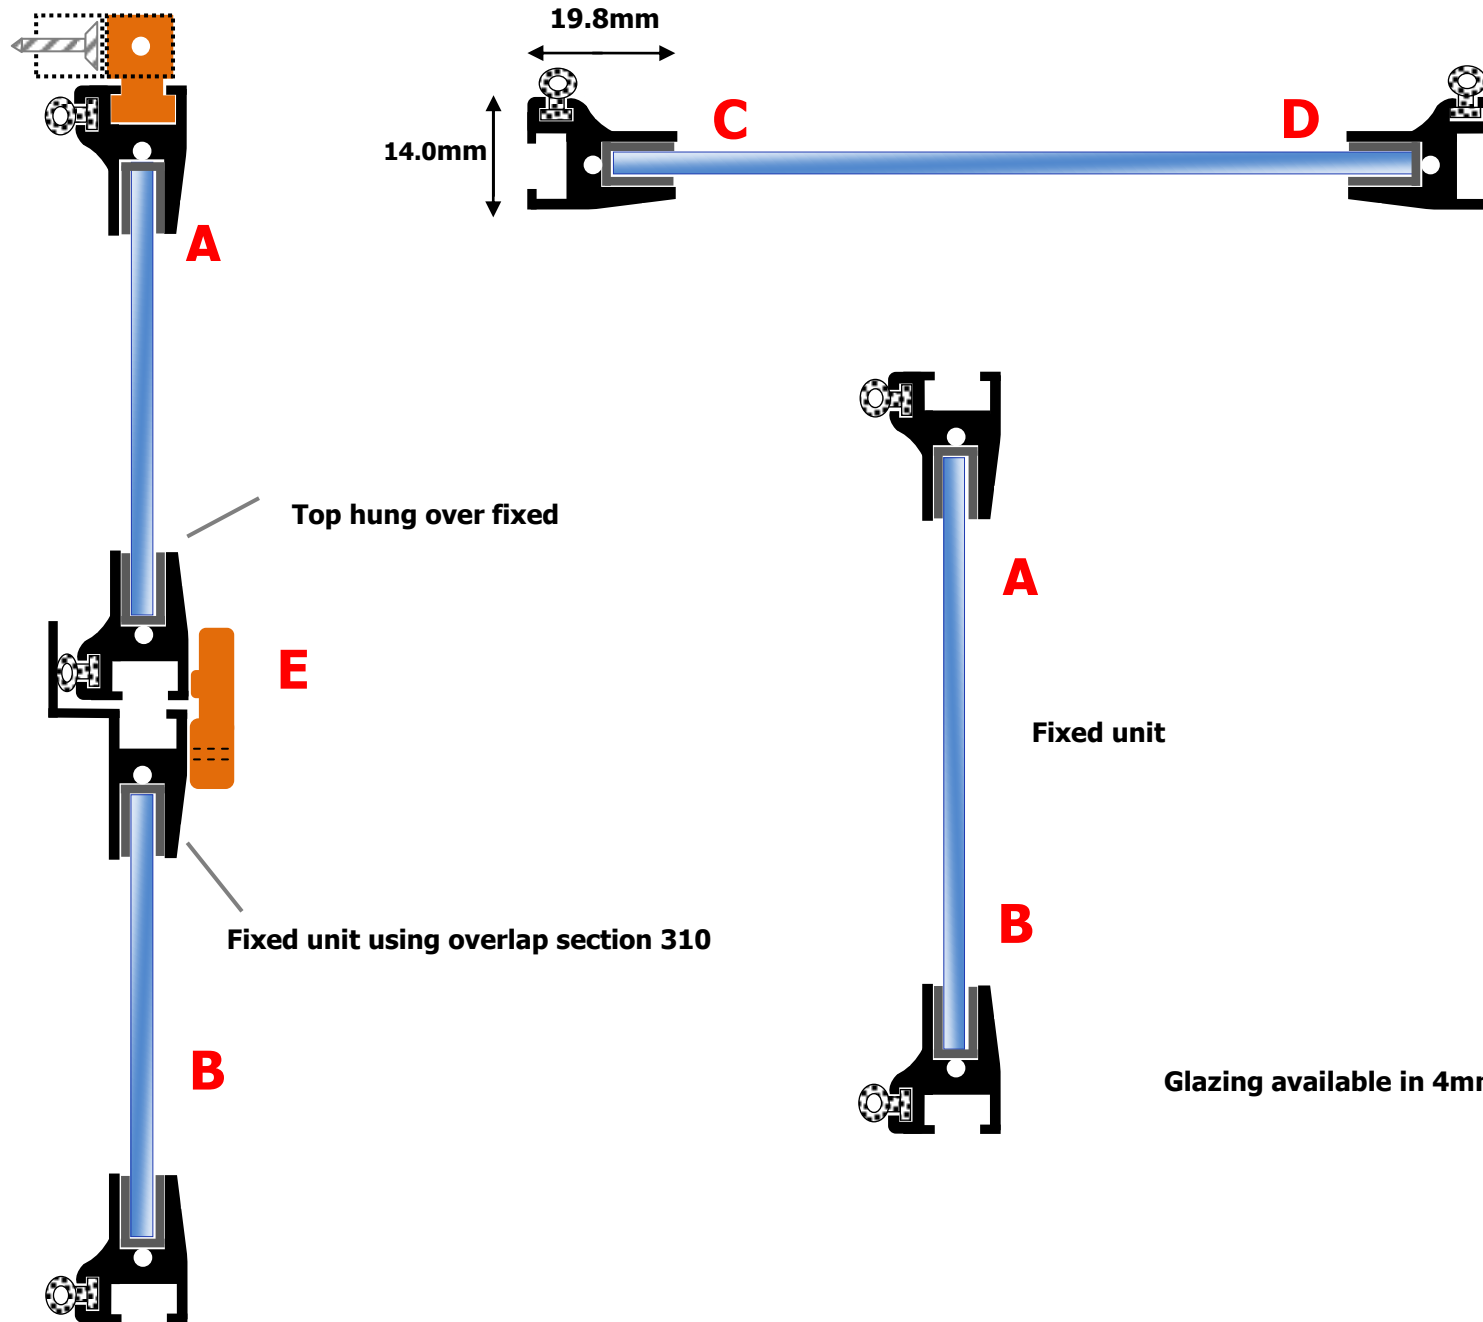

Secondary Glazing Fixed Unit

Frame 301 –Face Fix

Typical Elevation

Glazing available in 4mm 6mm and 6.4mm Laminate Glass

Do not scale 1 to 1