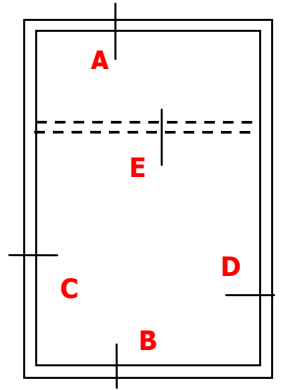

Secondary Glazing Fixed Unit

Frame 301 –Face Fix

Typical Elevation

Glazing available in 4mm 6mm and 6.4mm Laminate Glass

Do not scale 1 to 1