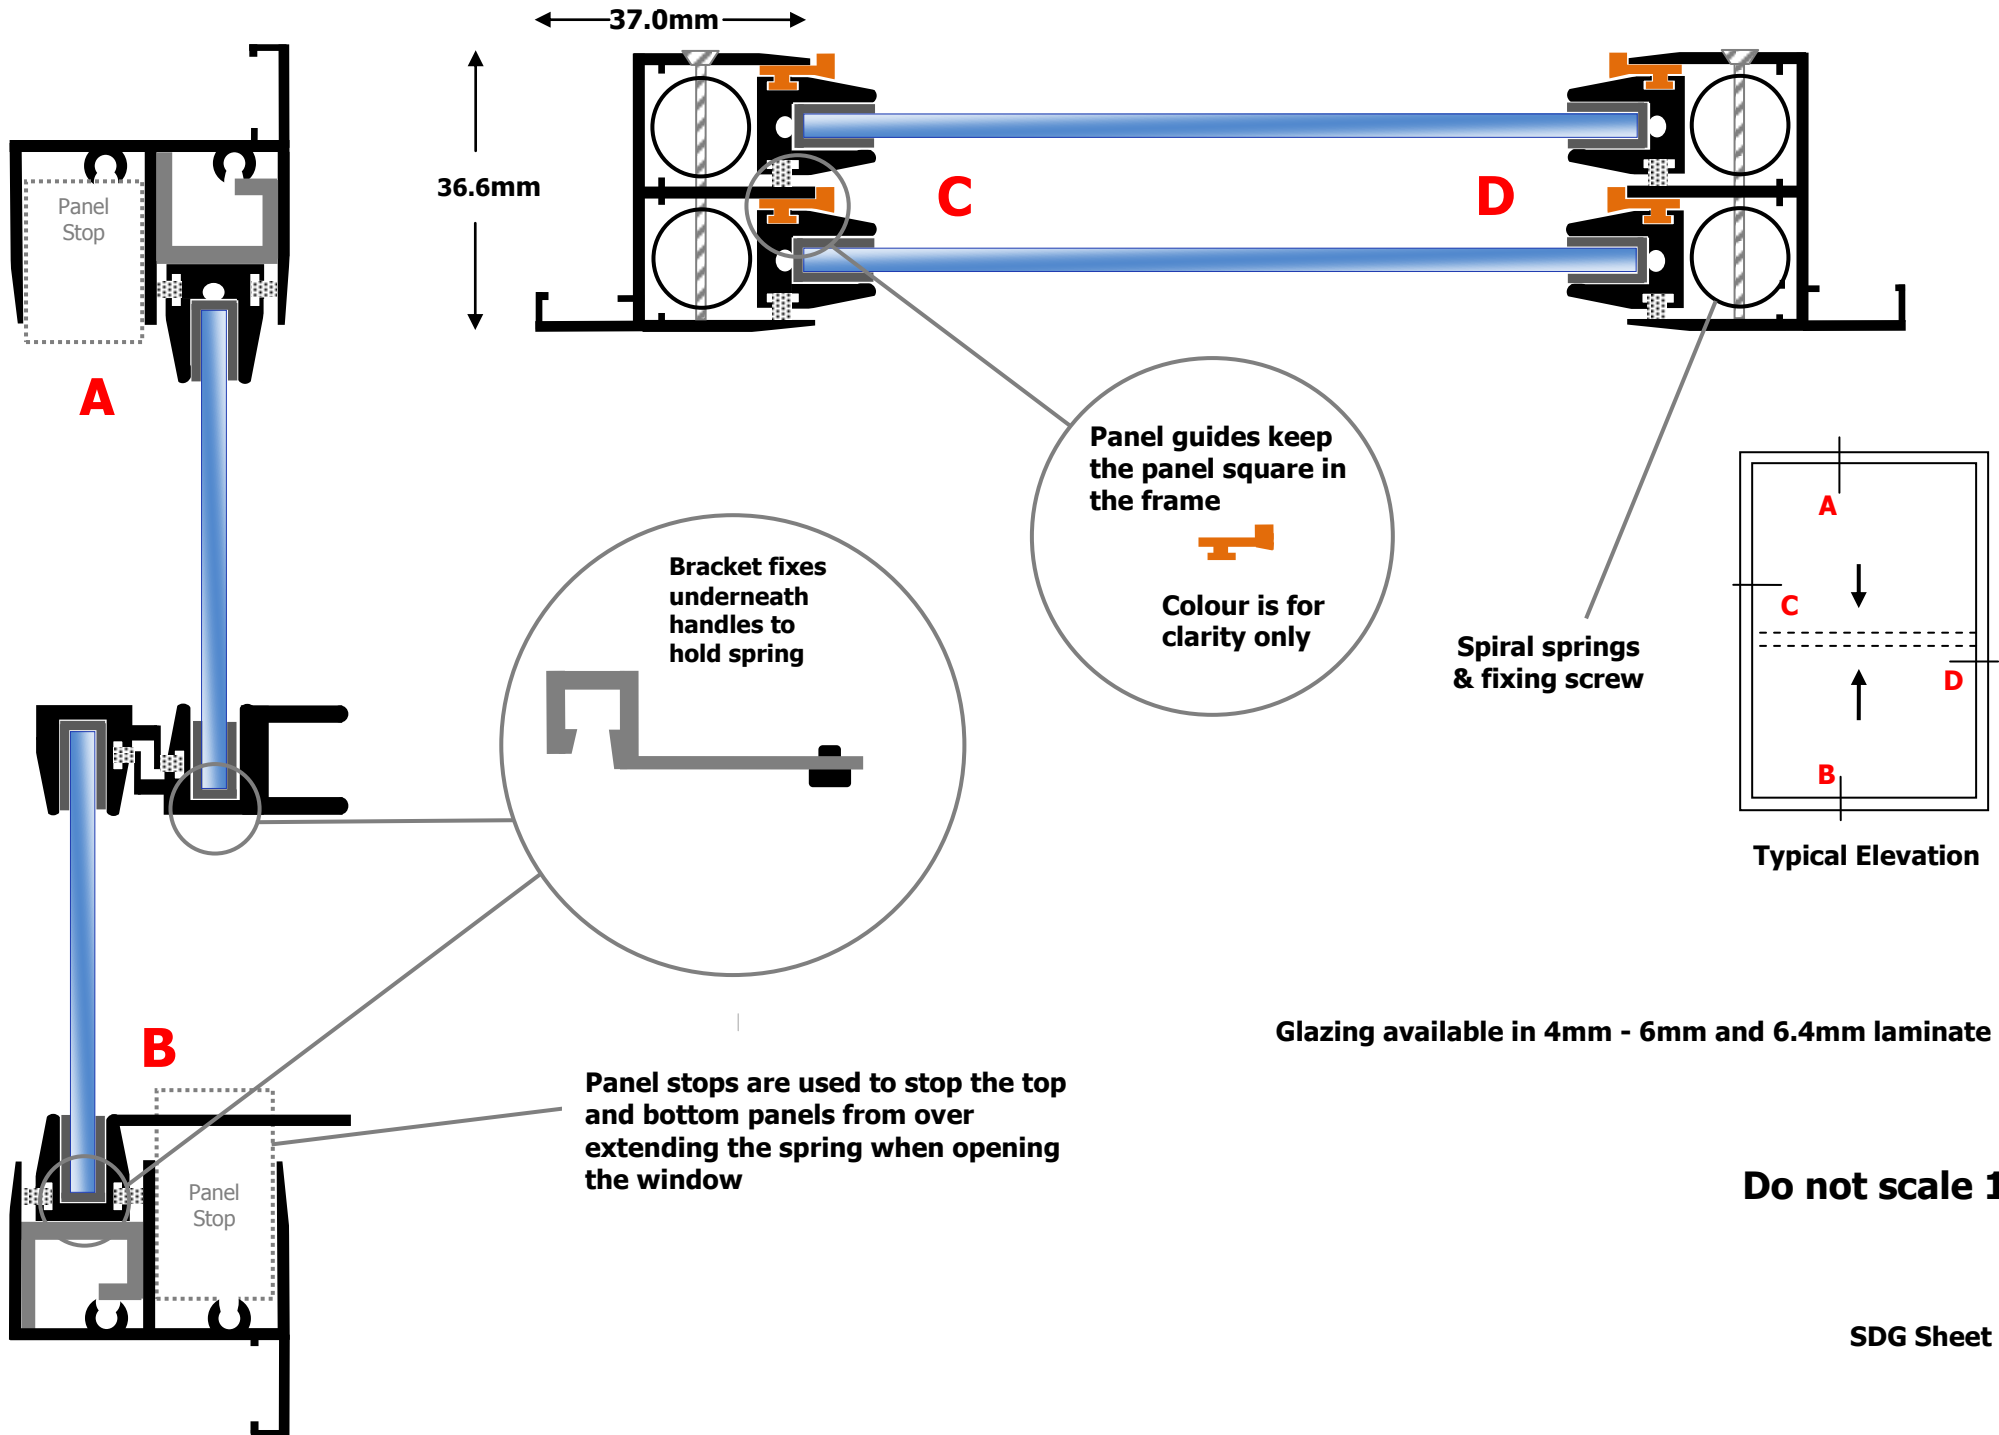

Secondary Glazing Counterbalanced Vertical Slider

Outerframe 807/808 - Odd Leg - Reverse Fix

Glazing available in 4mm - 6mm and 6.4mm laminate glass

Do not scale 1 to 1