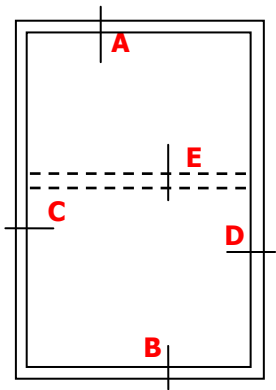

Secondary Glazing Tilt to Clean Counterbalanced Vertical Slider

Sheet 1 of 2

Outer Frame 908 Universal Fix

Typical Elevation

Tilt latch with grub screw locking designed to stop the accidental tilting of the panel by children and hotel guests for example.

Pivot shoe

The pivot bar is inserted into the pivot shoe shown above. This allows the panel to tilt in.

Glazing available in 4mm 6mm and 6.4mm Laminate Glass

Do not scale 1 to 1