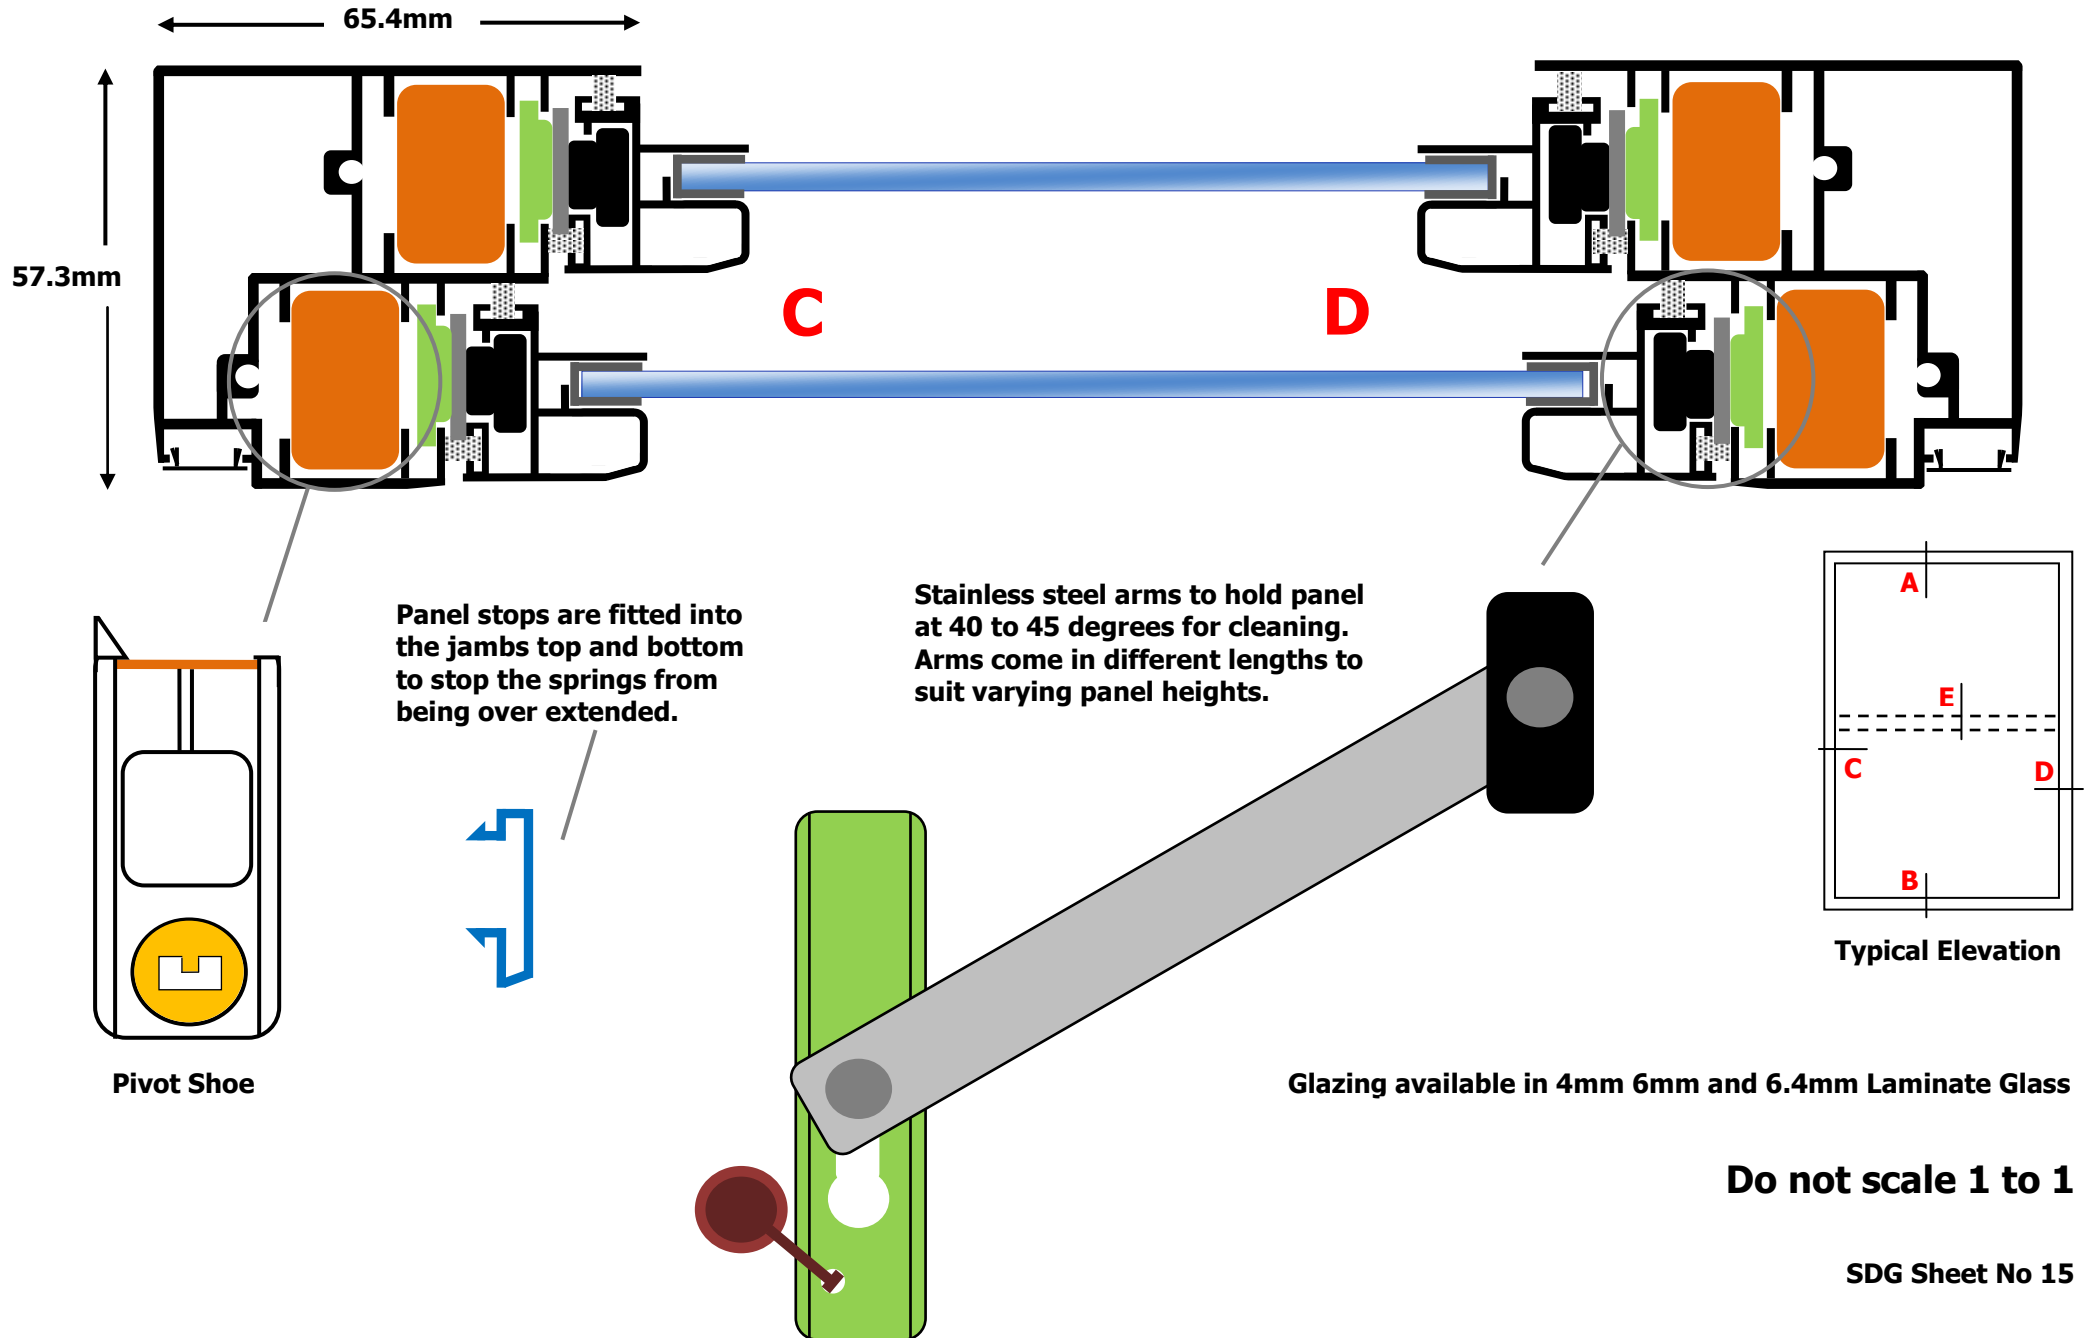

Secondary Glazing Tilt to Clean Counterbalanced Vertical Slider

Outer Frame 908 Universal Fix

Sheet 2 of 2

Do not scale 1 to 1

SDG Sheet No 15