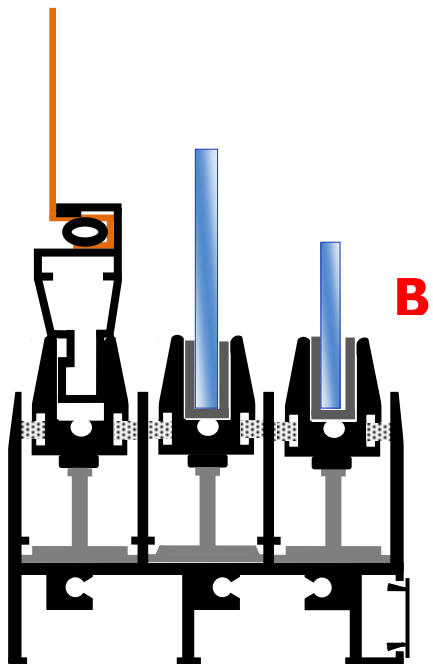

Secondary Glazing Horizontal Slider with Fly Screen

Outerframe 608/608 - Equal Leg - Universal Fix

Panel buffer

Fly screen adaptor fits all panel types.
Can be used as a full fly screen or behind selected panels

Typical Elevation

Fly screen mesh is 18 x 16 weave per square inch.

Panels slide on nylon skids 

Glazing available in 4mm - 6mm and 6.4mm laminate glass

Do not scale 1 to 1