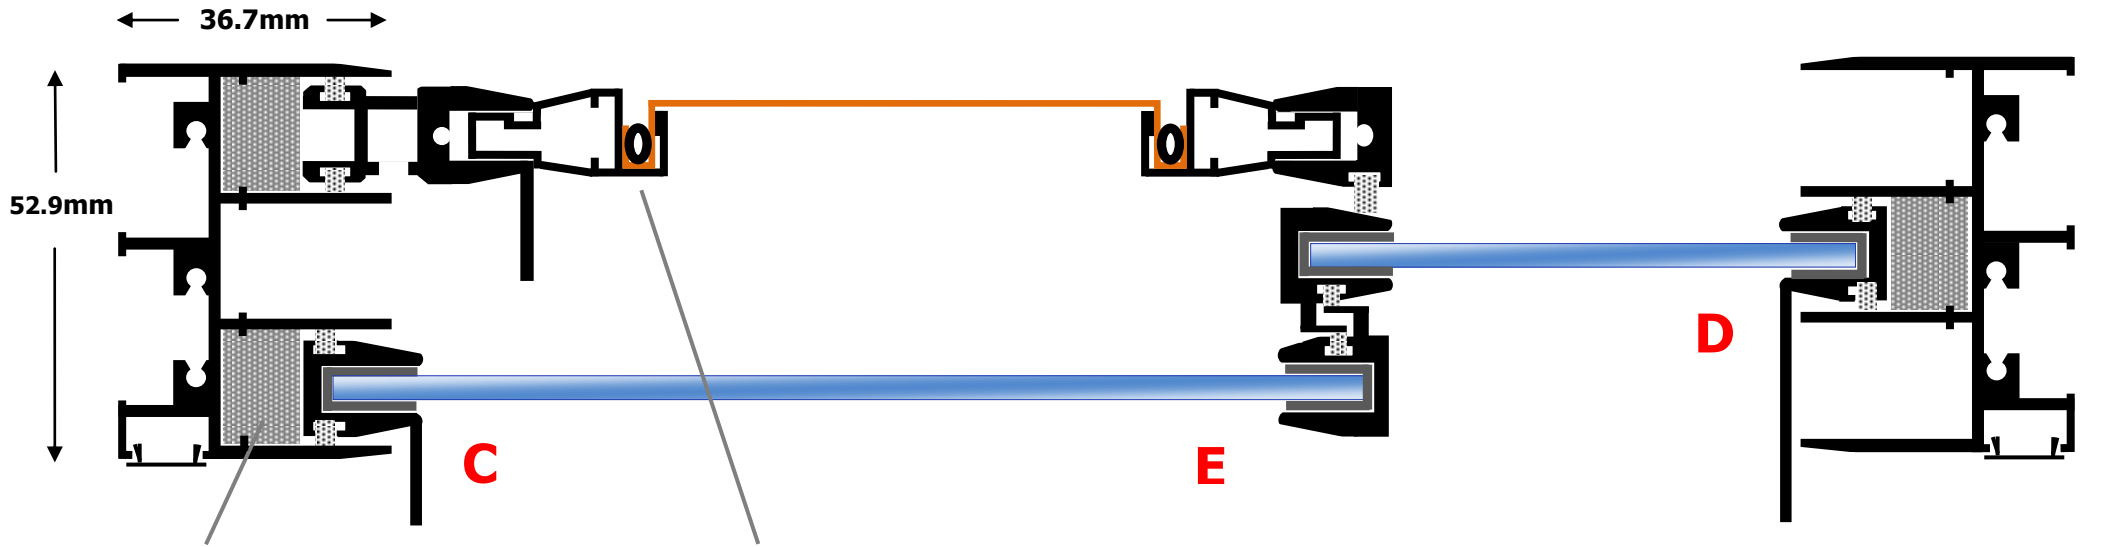

Secondary Glazing Horizontal Slider with Fly Screen

Outerframe 608/608 - Equal Leg - Universal Fix

Panel buffer

Fly screen adaptor fits all panel types.
Can be used as a full fly screen or behind selected panels

Typical Elevation

Fly screen mesh is 18 x 16 weave per square inch.

Panels slide on nylon skids 

Glazing available in 4mm - 6mm and 6.4mm laminate glass

Do not scale 1 to 1