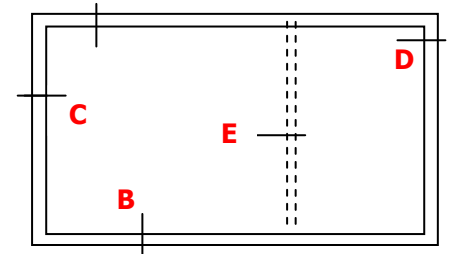

Secondary Glazing Horizontal Slider with Fly Screen

Outerframe 608/608 - Equal Leg - Universal Fix

Panel buffer

Fly screen adaptor fits all panel types.
Can be used as a full fly screen or behind selected panels

Typical Elevation

Fly screen mesh is 18 x 16 weave per square inch.

Panels slide on nylon skids 

Glazing available in 4mm - 6mm and 6.4mm laminate glass

Do not scale 1 to 1