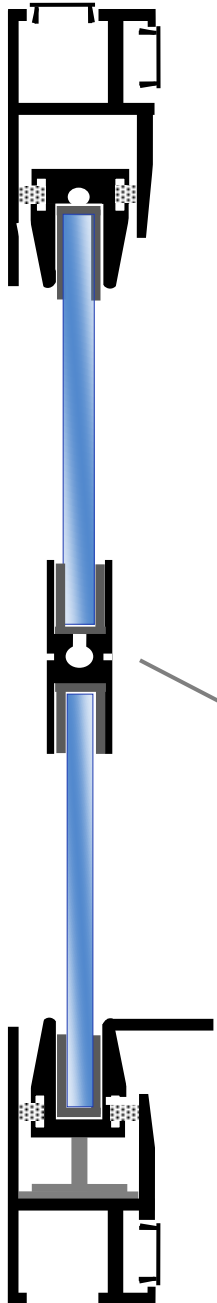

Secondary Glazing Additional Extrusions 303 and 805

Universal midrail 303
can be used in the
vertical or horizontal
position

Coupling mullion 805 can be used to
couple together all lift out outer frames.
319/320 519/520 and 719/720

719/720 needs 1.0mm
off the rear pips
removed

Glazing available in 4mm - 6mm and 6.4mm laminate glass

Do not scale: 1 to 1