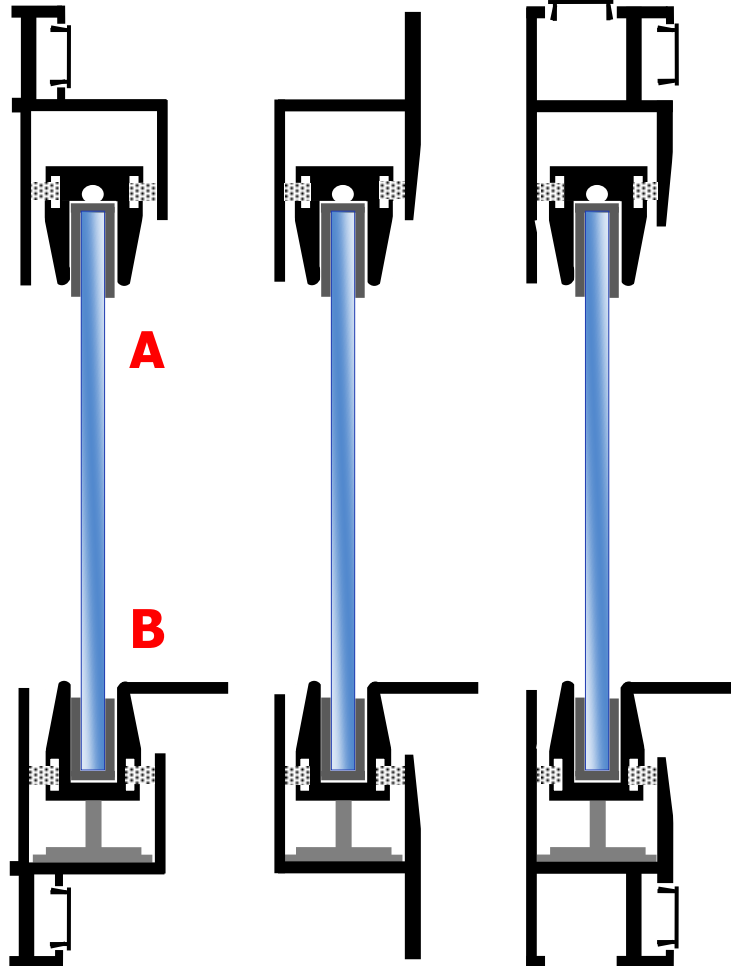

Typical Elevation

Secondary Glazing Lift Outs

Outer Frames 319, 519 and 719

Glazing available in 4mm - 6mm and 6.4mm laminate glass

Do not scale: 1 to 1