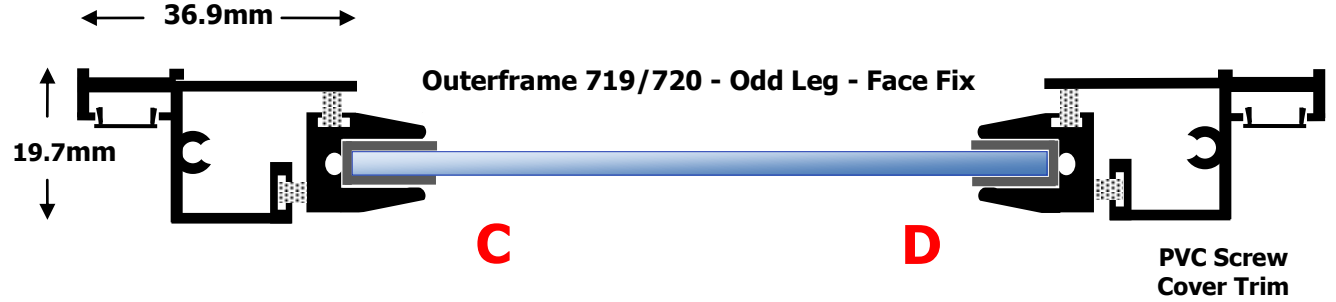

Typical Elevation

Secondary Glazing Lift Outs

Outer Frames 319, 519 and 719

Glazing available in 4mm - 6mm and 6.4mm laminate glass

Do not scale: 1 to 1