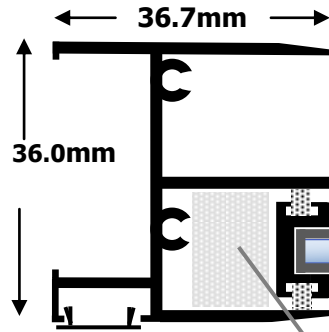

Secondary Glazing Horizontal Sliders 2 to 6 panel configurations

Outerframe 507/508 - Equal Leg - Universal Fix

Typical Elevation

PVC screw cover trim

Panel buffer

Panels slide on nylon skids or steel rollers

Glazing available in 4mm - 6mm and 6.4mm laminate glass

Do not scale 1 to 1