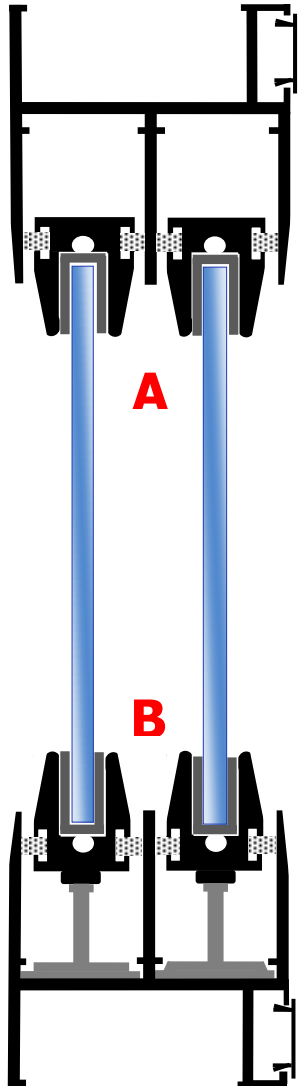

Secondary Glazing Horizontal Sliders 2 to 6 panel configurations

Outerframe 507/508 - Equal Leg - Universal Fix

Typical Elevation

PVC screw cover trim

Panel buffer

Panels slide on nylon skids or steel rollers

Glazing available in 4mm - 6mm and 6.4mm laminate glass

Do not scale 1 to 1