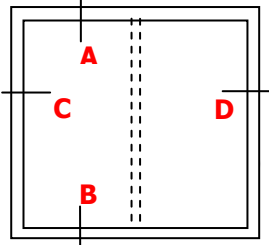

Secondary Glazing Horizontal Sliders 2 to 6 panel configurations

Outerframe 507/508 - Equal Leg - Universal Fix

Typical Elevation

PVC screw cover trim

Panel buffer

Panels slide on nylon skids or steel rollers

Glazing available in 4mm - 6mm and 6.4mm laminate glass

Do not scale 1 to 1