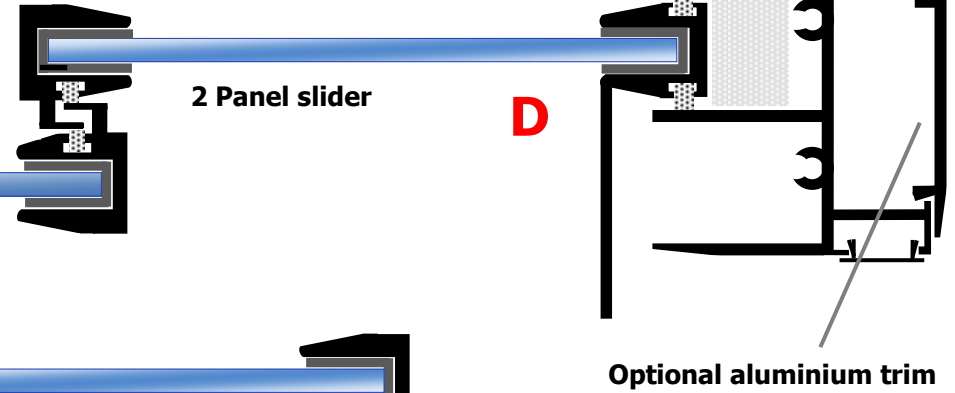

Secondary Glazing Horizontal Sliders 2 to 6 panel configurations

Outerframe 507/508 - Equal Leg - Universal Fix

Typical Elevation

PVC screw cover trim

Panel buffer

Panels slide on nylon skids or steel rollers

Glazing available in 4mm - 6mm and 6.4mm laminate glass

Do not scale 1 to 1